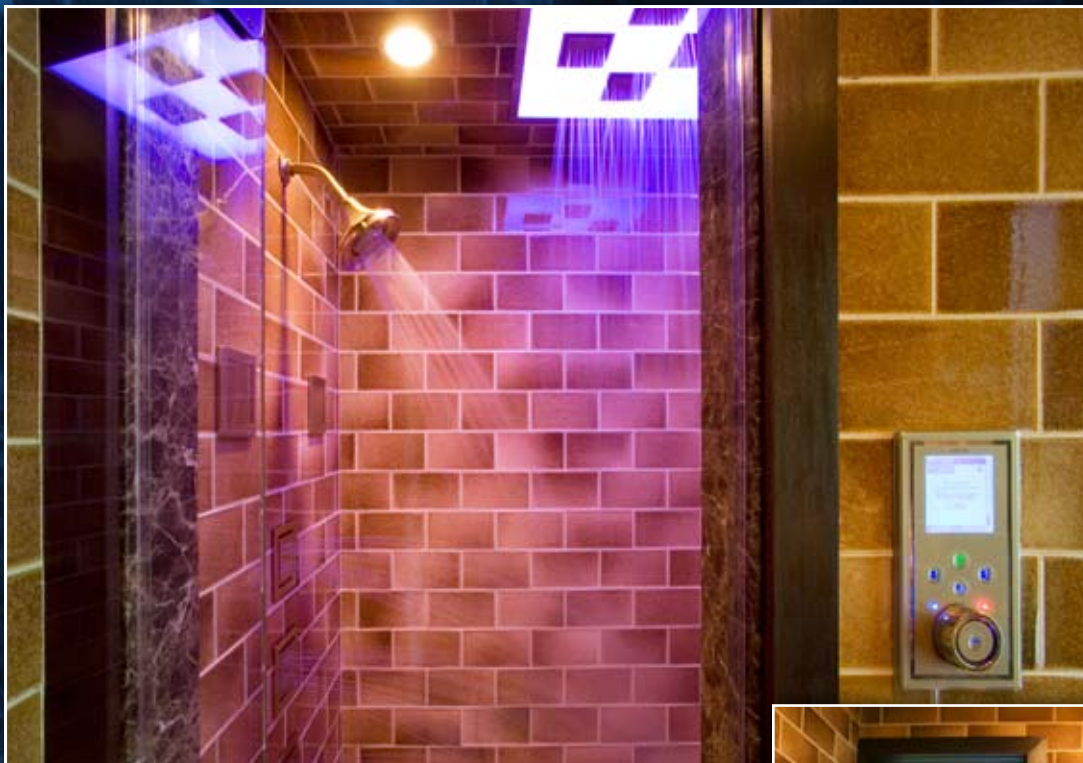

# Explore the art of Tile...

Step onto a bed of riverrock and let the warm, earthy glass tile embrace you in this rustic contemporary bathroom. Turn on your Kohler DTV™ II and configure the 22-nozzle bodysprays and steam to the perfect setting. Set the chromotherapy to a soothing blue and relax to your favorite tunes. *Welcome to the Best.*